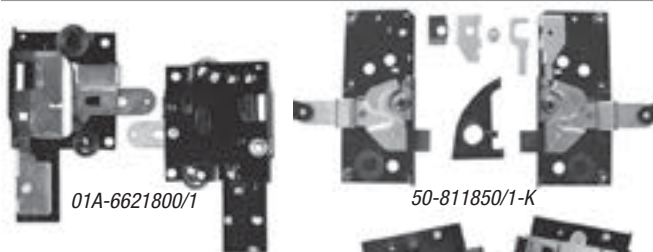

DECK LID HANDLE PADS

B-41648	1932-37	each	\$3.00
81A-13572	1938-39	each	\$10.00
99A-13572	1940	each	\$7.50
11A-13573	1941-48	each	\$7.50

TRUNK AND RUMBLE LATCHES

A-52501	1928-29 Lock 1" tall	each	\$35.00
A-52502	1930-31 Lock 1-1/2" tall	each	\$35.00
B-527102	1933-34 & 32 3-window, all rumble	each	\$35.00
B-52502	1932 Trunk and rumble	each	\$35.00
48-52502	1935-36 Trunk and rumble	each	\$35.00
78-52502	1937 Trunk and rumble	each	\$35.00
81A-52502	1938 All, 39 Sedan trunk	each	\$35.00
01A-52502	1940 Sedan trunk	each	\$35.00
11A-52502	1941-48 Sedan trunk	each	\$35.00
91A-70443200-A	1939-40 Coupe and convert.	each	\$35.00
21A-52502	1942-48 Coupe and conv. trunk	each	\$35.00

TRUNK LATCH STRIKER PLATES

40-765680	1933-34 all, rumble lid	each	\$60.00
01A-52500-A	1940 Coupe & convertible	each	\$35.00

TRUNK AND RUMBLE LATCHES (continued)

01A-52500-B	1940 Sedan	each	\$35.00
11A-52500	1941 All, 42-48 Sedans	each	\$35.00
21A-52500	1942-48 Coupes & Conv	each	\$35.00

DOOR LOCK ASSEMBLY

Fits right door below handle. Complete with keys (each)

1A-7121984	Door Lock	each	\$25.00
------------	-----------	------	---------

1928-1948 Ford Reproduction Parts

FEMALE DOVETAILS

- B-35576-S 1932-34 Open Car pair \$12.50
- 40-35576 1932-34 Closed Car..... pair \$16.00
- 40-35576-C 1932-34 Closed Car stainless \$25.00